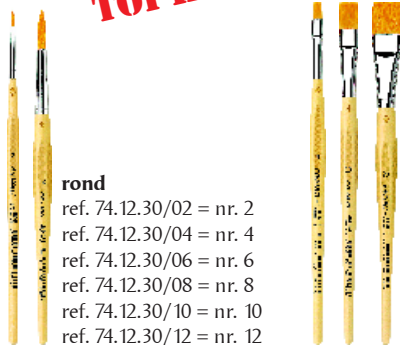

TOPKwaliteit

rond

- ref. 74.12.30/02 = nr. 2
- ref. 74.12.30/04 = nr. 4
- ref. 74.12.30/06 = nr. 6
- ref. 74.12.30/08 = nr. 8
- ref. 74.12.30/10 = nr. 10
- ref. 74.12.30/12 = nr. 12

plat

- ref. 74.13.30/02 = nr. 2
- ref. 74.13.30/04 = nr. 4
- ref. 74.13.30/06 = nr. 6
- ref. 74.13.30/08 = nr. 8
- ref. 74.13.30/10 = nr. 10
- ref. 74.13.30/12 = nr. 12
- ref. 74.13.30/14 = nr. 14
- ref. 74.13.30/16 = nr. 16
- ref. 74.13.30/20 = nr. 20

TOPKwaliteit