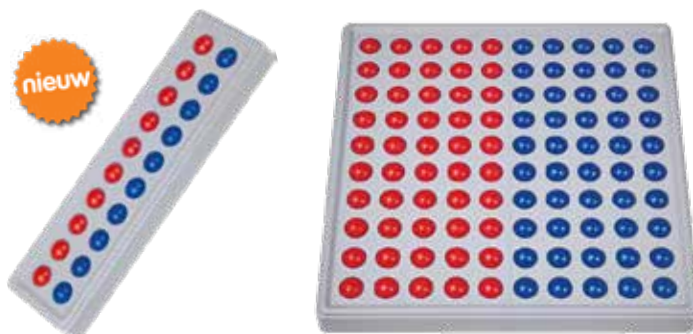

Abaco tel- en rekenraam