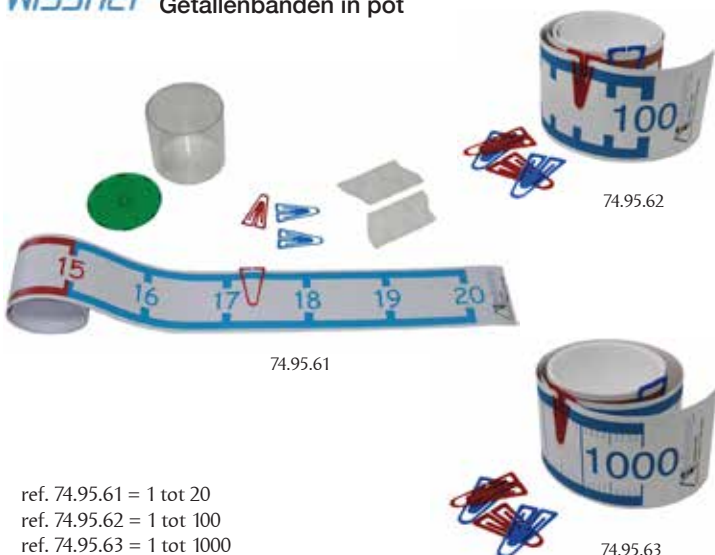

- ref. 74.95.38 = 20-model zonder getallen rood-blauw
- ref. 74.95.39 = 100-model zonder getallen rood-blauw

- ref. 74.95.61 = 1 tot 20
- ref. 74.95.62 = 1 tot 100
- ref. 74.95.63 = 1 tot 1000