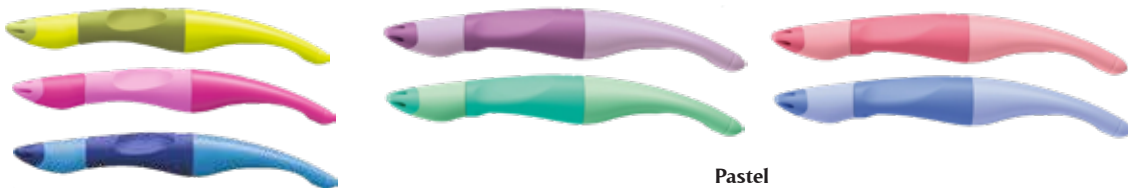

ref. 76.51.00

ref. 76.50.00

Rollers **STABILO** EasyOriginal

Pastel

**rechtshandig :**  
ref. 76.41.96/1 = blauw  
ref. 76.41.96/12 = pastel blauw  
ref. 76.41.96/2 = groen  
ref. 76.41.96/21 = pastel groen  
ref. 76.41.96/40 = roze  
ref. 76.41.96/48 = pastel lila