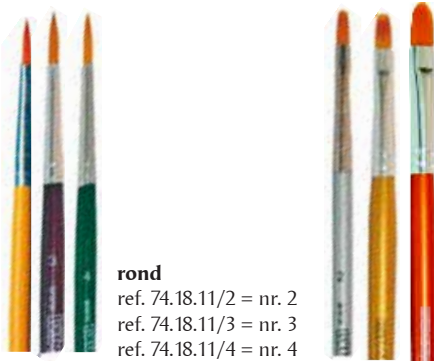

rond

- ref. 74.18.11/2 = nr. 2
- ref. 74.18.11/3 = nr. 3
- ref. 74.18.11/4 = nr. 4

kattentong

- ref. 74.18.12/2 = nr. 2
- ref. 74.18.12/4 = nr. 4
- ref. 74.18.12/6 = nr. 6

Waterverf penselen Talens 150

- ref. 74.20.01 = nr. 1
- ref. 74.20.02 = nr. 2
- ref. 74.20.03 = nr. 3
- ref. 74.20.04 = nr. 4
- ref. 74.20.05 = nr. 5
- ref. 74.20.06 = nr. 6
- ref. 74.20.07 = nr. 7
- ref. 74.20.08 = nr. 8
- ref. 74.20.09 = nr. 9
- ref. 74.20.10 = nr. 10
- ref. 74.20.11 = nr. 11
- ref. 74.20.12 = nr. 12
- ref. 74.20.13 = nr. 13
- ref. 74.20.14 = nr. 14
- ref. 74.20.20 = set nrs. 4 - 8 - 12

TopSeller Penselen

rond, korte steel

- ref. 74.12.01 = nr. 1
- ref. 74.12.02 = nr. 2
- ref. 74.12.03 = nr. 3
- ref. 74.12.04 = nr. 4
- ref. 74.12.05 = nr. 5
- ref. 74.12.06 = nr. 6
- ref. 74.12.08 = nr. 8
- ref. 74.12.10 = nr. 10
- ref. 74.12.12 = nr. 12