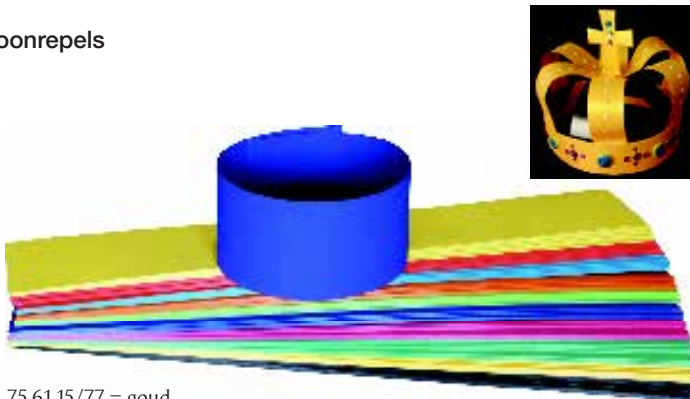

ref. 75.62.10 = 10 x 10 cm
ref. 75.62.00 = 12 x 12 cm
ref. 75.62.01 = 16 x 16 cm
ref. 75.62.02 = 20 x 20 cm
ref. 75.62.30 = 15,5 cm rond

Kroonrepels

ref. 75.61.15/77 = goud
ref. 75.61.15/88 = zilver
ref. 75.61.15 = assorti

24 kinderkransen om te versieren