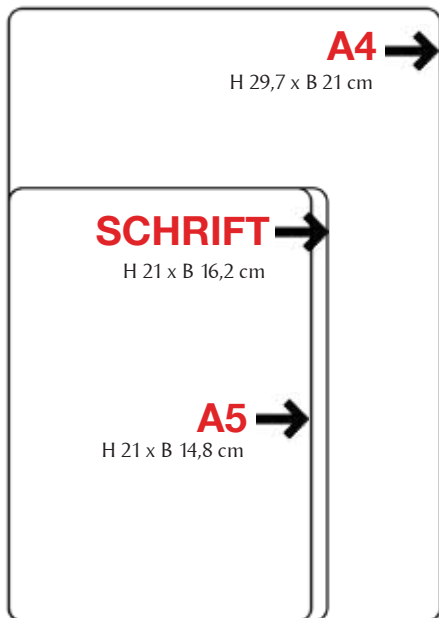

AURORA Cursusblokken 21 x 16,2 cm

ref. 75.01.31 = gelijnd
ref. 75.01.32 = geruit 5 mm
ref. 75.01.34 = geruit 4 x 8 mm

AURORA Cursusblokken A4

ref. 75.01.81 = gelijnd
ref. 75.01.82 = geruit 5 mm
ref. 75.01.84 = geruit 4 x 8 mm
ref. 75.01.88 = geruit 10 mm

eco-logic Cursusblokken A4

ref. 42.01.81 = gelijnd
ref. 42.01.82 = geruit 5 mm
ref. 42.01.84 = geruit 4 x 8 mm

AURORA Kladblokken

ref. 75.21.02 = 21 x 27 cm, geruit 5 mm
ref. 75.21.03 = 21 x 27 cm, blanco
ref. 75.21.12 = 21 x 13 cm, geruit 5 mm
ref. 75.21.13 = 21 x 13 cm, blanco

AURORA Schoolagenda's schriftformaat

ref. 75.00.00